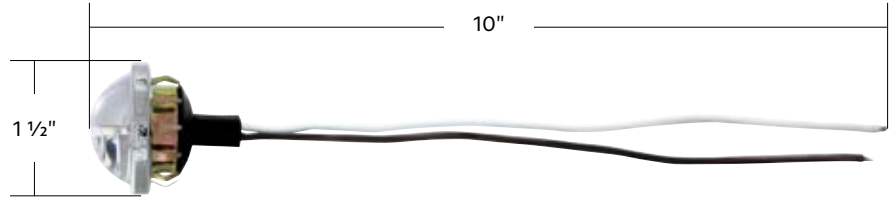

4 LED Round License Light (2-Pack)

- Bright white LEDs with steel housing
- Steel retaining tabs for easy push-on installation
- Easy wiring with 2 hardwired wire leads
- Measures roughly 1-1/2" in diameter
- 12V DC compatible

39995P2 White LED

2 Pcs. / Each