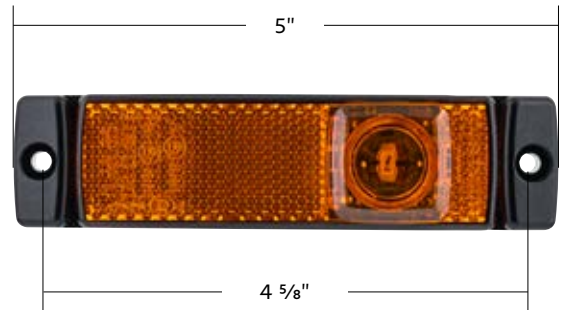

3 LED Side Marker Light

2015-2026 Kenworth T880

- Quality polycarbonate lens with epoxy sealed circuit board
- 3 bright led side marker
- Designed to install in place of the original
- Does not fit SFF models
- Easy plug-in design with OEM style connector
- Wiring color code: **Black**=positive(+), **White**=ground(-)
- DOT SAE P2
- IP67 water resistant

36019 Amber LED/Amber Lens 1 Pc. / Card

3 LEDs

DOT & SAE

IP67 WATER RESISTANT

EASY PLUG-IN