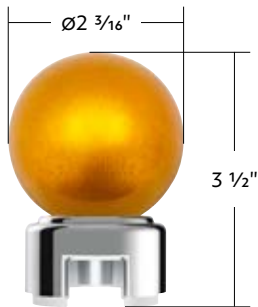

41823	Driver	1 Pc. / Box
41824	Passenger	1 Pc. / Box

41823

41824

Thread-On Bristol Style Gearshift Knob With 13/15/18 Speed Adapter

- Beautiful chrome plated finish with triple chrome plating process
- Quality zinc die-cast adapter for 13/15/18 speed Eaton Fuller shifters
- High quality, die-cast aluminum heavy weight knob with 1/2"-13 female threads

71117	Liquid Silver	1 Pc. / Cbox
71118	Pearl White	1 Pc. / Cbox
71119	Electric Yellow	1 Pc. / Cbox

71117

71118

71119

Thread-On Bristol Style Gearshift Knob With 9/10 Speed Adapter

- Beautiful chrome plated finish with triple chrome plating process
- Quality zinc die-cast adapter for 9/10 speed Eaton Fuller shifters
- High quality, die-cast aluminum heavy weight knob with 1/2"-13 female threads

71108	Pearl White	1 Pc. / Cbox
--------------	-------------	--------------

304 Stainless Steel Visor With Embossed Detail For 7" Headlight

- Highly polished 304 premium grade stainless steel for durability and shine
- Made with a raised contour for a stylish and strong design
- Sold individually