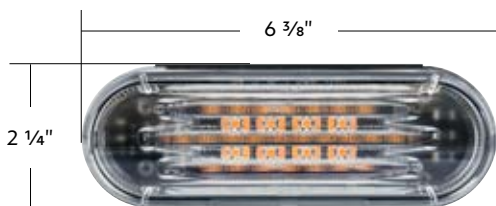

Saber Light

Unlit

Tail

Stop/Turn

Saber 29 LED 4" Round Light

Saber 29 LED 4" Round Light

- Electronics completely sealed in epoxy to resist corrosion and moisture
- Energy efficient solid-state circuit board engineered for 12V DC systems
- Polycarbonate lens sonically sealed to housing to prevent moisture intrusion
- Special saber light bar design, unique effect when powered on
- Rear housing with 3-pin female contact terminal
- Recommend use with 3-pin male plug, item #34212P, #34216P (not included)
- Recommend mount with rubber push-in grommet, item #31515P10 (not included)
- DOT/SAE, FMVSS 108
- IPX7 water resistant rating

100%LED

DOT & SAE

IPX7
WATER RESISTANT

6 LED DUAL FUNCTION 1-1/4" WATERMELON LIGHT WITH SS BEZEL

6 LED Dual Function 1-1/4" Watermelon Light With SS Bezel

- Quality polycarbonate lens with watermelon style lens design, epoxy sealed to prevent moisture intrusion
- Features 6 super bright dual function LEDs
- Beautiful polished stainless steel bezel
- Mounts with included rubber grommet
- Requires 3/4" diameter hole for installation
- 12V DC, 3 wire hookup with 0.180" bullet connectors
- Wiring color code: **White**=ground, **Black**=low function, **Red**=high function
- IP67 water resistant
- Available in various LED color and lens color options

36369

36370

36371

6 LEDs

DUAL FUNCTION

IP67 WATER RESISTANT

6 LED Dual Function 1-1/4" Spike Light With Stainless Steel Bezel

- Quality polycarbonate lens with spike style lens design, epoxy sealed to prevent moisture intrusion
- Features 6 super bright dual function LEDs
- Beautiful polished stainless steel bezel
- Mounts with included rubber grommet
- Requires 3/4" diameter hole for installation
- 12V DC, 3 wire hookup with 0.180" bullet connectors
- Wiring color code: **White**=ground, **Black**=low function, **Red**=high function
- IP67 water resistant
- Available in various LED color and lens color options