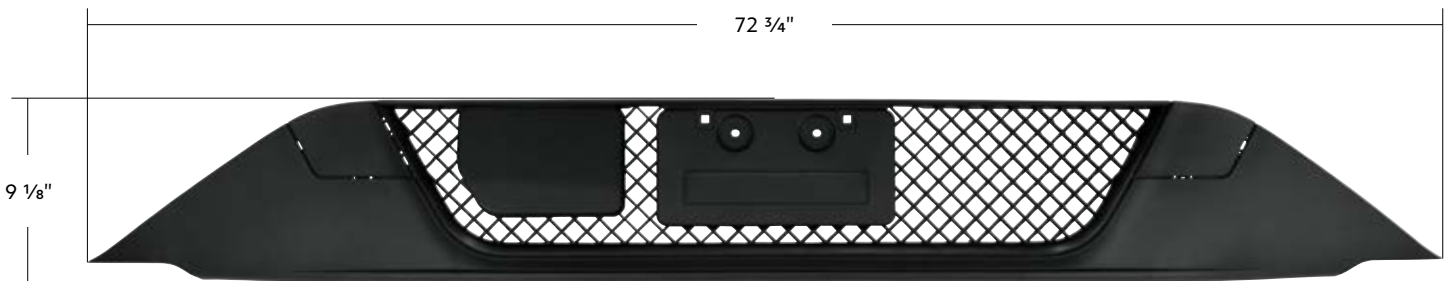

Center Bumper Cover Fascia Without Chrome Trim

2022-2026 Kenworth T680

- Quality injection molded ABS plastic
- Includes black tow hook access covers
- Direct replacement for OE #N71-1280-200

41827 Center Bumper Cover Without Chrome Trim

1 Pc. / Box