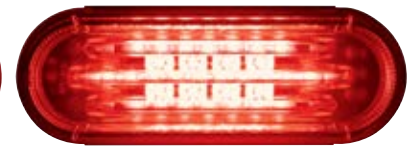

Saber 42 LED 6" Oval Light

Saber 42 LED 6" Oval Light

- Electronics completely sealed in epoxy to resist corrosion and moisture
- Energy efficient solid-state circuit board engineered for 12V DC systems
- Polycarbonate lens sonically sealed to housing to prevent moisture intrusion
- Special saber light bar design, unique effect when powered on
- Rear housing with 3-pin female contact terminal
- Recommend use with 3-pin male plug, item #34212P, #34216P (not included)
- Recommend mount with rubber push-in grommet, item #31515P10 (not included)
- DOT/SAE, FMVSS 108
- IPX7 water resistant rating

36301

36301	Red LED/Red Lens	1 Pc. / Card
36302	Amber LED/Amber Lens	1 Pc. / Card
36303	Red LED/Clear Lens	1 Pc. / Card
36304	Amber LED/Clear Lens	1 Pc. / Card
36305	White LED/Clear Lens	1 Pc. / Card

100%LED

DOT & SAE

IPX7
WATER RESISTANT