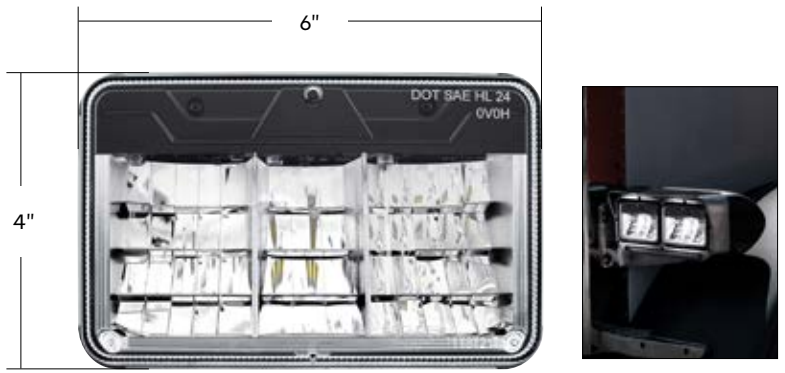

36019 Amber LED/Amber Lens 1 Pc. / Card

3 LEDs

DOT & SAE

IP67 WATER RESISTANT

EASY PLUG-IN

ULTRALIT - 8 High Power LED 4" X 6" Headlight

- 8 high power LED headlight
- High and low function
- Durable corrosion resistant polycarbonate lens & housing
- Solid state design resists shock and vibration
- Easy connection, fits OEM housing, plugs into existing wiring harness
- High beam: 900 lumens, 12V DC
- Low beam: 680 lumens, 12V DC
- DOT/SAE FMVSS 108
- IPX7 water resistant