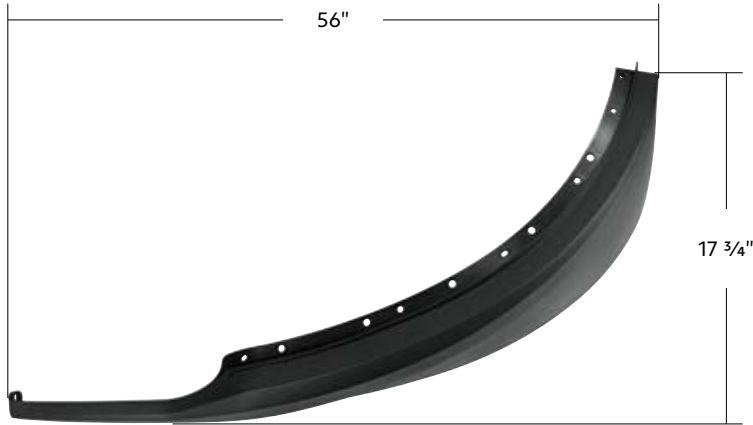

Bumper Cover Without Fog Light Opening

2022-2026 Kenworth T680

- High quality OEM spec reproduction for easy and straight forward installation
- Fits 2022+ T680 Next Gen T680 without factory equipped fog lights
- OEM number: N71-1281-200 & N71-1281-200R

41821	Driver	1 Pc. / Box
41822	Passenger	1 Pc. / Box

41821