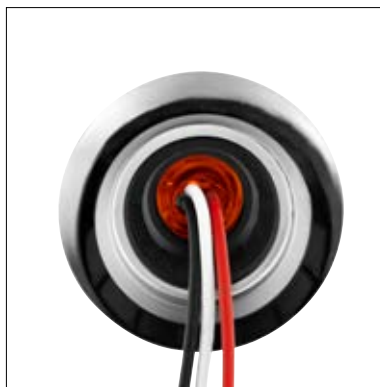

Saber Light

Unlit

Tail

Stop/Turn

Saber 29 LED 4" Round Light

Saber 29 LED 4" Round Light

- Electronics completely sealed in epoxy to resist corrosion and moisture
- Energy efficient solid-state circuit board engineered for 12V DC systems
- Polycarbonate lens sonically sealed to housing to prevent moisture intrusion
- Special saber light bar design, unique effect when powered on
- Rear housing with 3-pin female contact terminal
- Recommend use with 3-pin male plug, item #34212P, #34216P (not included)
- Recommend mount with rubber push-in grommet, item #31515P10 (not included)
- DOT/SAE, FMVSS 108
- IPX7 water resistant rating

100%LED

DOT & SAE

IPX7
WATER RESISTANT

6 LED DUAL FUNCTION 1-1/4" WATERMELON LIGHT WITH SS BEZEL

6 LED Dual Function 1-1/4" Watermelon Light With SS Bezel

- Quality polycarbonate lens with watermelon style lens design, epoxy sealed to prevent moisture intrusion
- Features 6 super bright dual function LEDs
- Beautiful polished stainless steel bezel
- Mounts with included rubber grommet
- Requires 3/4" diameter hole for installation
- 12V DC, 3 wire hookup with 0.180" bullet connectors
- Wiring color code: **White**=ground, **Black**=low function, **Red**=high function
- IP67 water resistant
- Available in various LED color and lens color options

36369

36370

36371

6 LEDs

DUAL FUNCTION

IP67 WATER RESISTANT

6 LED Dual Function 1-1/4" Spike Light With Stainless Steel Bezel

- Quality polycarbonate lens with spike style lens design, epoxy sealed to prevent moisture intrusion
- Features 6 super bright dual function LEDs
- Beautiful polished stainless steel bezel
- Mounts with included rubber grommet
- Requires 3/4" diameter hole for installation
- 12V DC, 3 wire hookup with 0.180" bullet connectors
- Wiring color code: **White**=ground, **Black**=low function, **Red**=high function
- IP67 water resistant
- Available in various LED color and lens color options