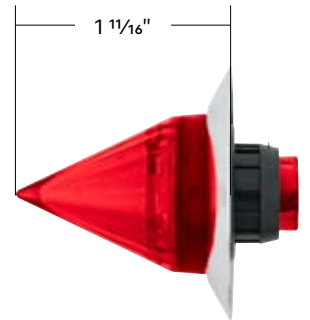

100%LED

DOT & SAE

IPX7
WATER RESISTANT

6 LED DUAL FUNCTION 1-1/4" WATERMELON LIGHT WITH SS BEZEL

6 LED Dual Function 1-1/4" Watermelon Light With SS Bezel

- Quality polycarbonate lens with watermelon style lens design, epoxy sealed to prevent moisture intrusion
- Features 6 super bright dual function LEDs
- Beautiful polished stainless steel bezel
- Mounts with included rubber grommet
- Requires 3/4" diameter hole for installation
- 12V DC, 3 wire hookup with 0.180" bullet connectors
- Wiring color code: **White**=ground, **Black**=low function, **Red**=high function
- IP67 water resistant
- Available in various LED color and lens color options

36369

36370

36371

6 LEDs

DUAL FUNCTION

IP67 WATER RESISTANT

6 LED Dual Function 1-1/4" Spike Light With Stainless Steel Bezel

- Quality polycarbonate lens with spike style lens design, epoxy sealed to prevent moisture intrusion
- Features 6 super bright dual function LEDs
- Beautiful polished stainless steel bezel
- Mounts with included rubber grommet
- Requires 3/4" diameter hole for installation
- 12V DC, 3 wire hookup with 0.180" bullet connectors
- Wiring color code: **White**=ground, **Black**=low function, **Red**=high function
- IP67 water resistant
- Available in various LED color and lens color options

36372 Amber LED/Amber Lens 1 Pc. / Card

36373 Red LED/Red Lens 1 Pc. / Card

36372

36373

6 LEDs

DUAL FUNCTION

IP67 WATER RESISTANT

3 LED Side Marker Light