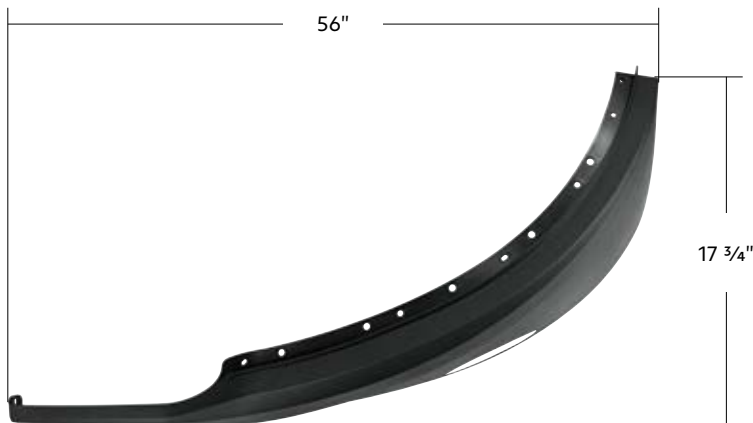

Bumper Cover Without Fog Light Opening

2022-2026 Kenworth T680

- High quality OEM spec reproduction for easy and straight forward installation
- Fits 2022+ T680 Next Gen T680 without factory equipped fog lights
- OEM number: N71-1281-200 & N71-1281-200R

41821	Driver	1 Pc. / Box
41822	Passenger	1 Pc. / Box

41821

41821

Bumper Cover With Fog Light Opening

2022-2026 Kenworth T680

- Fits 2022+ T680 Next Gen T680, and has factory cut-out for fog light
- OEM number: N71-1281-210 & N71-1281-210R

41823	Driver	1 Pc. / Box
41824	Passenger	1 Pc. / Box

41823

41824