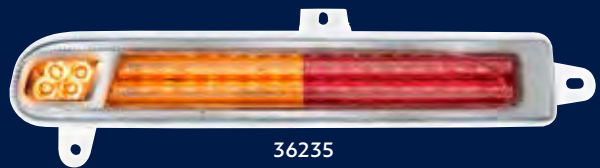

Double Fury 78 LED Turn Signal Light

2008-2024 Peterbilt 389

- High quality injection molded polycarbonate lens
- Features dual color LED design with 40 bright CREE type LED signals and 38 secondary color LEDs
- Designed to install in place of the original turn signal light on the rear headlight housing cover
- Secondary color will override primary when on
- 12V DC electronics completely sealed to resist corrosion and moisture
- Plugs directly into the OE harness with original style plug. Secondary color requires wiring
- DOT/SAE, FMVSS 108. Secondary color for auxiliary/off-road use only
- IP67 water resistant
- Primary LED available in amber color with various secondary LED colors
- Passenger and driver side sold individually, please specify application

36229	Amber/Blue LED Driver Side	1 Pc. / CBox
36230	Amber/Blue LED Passenger Side	1 Pc. / CBox
36231	Amber/Green LED Driver Side	1 Pc. / CBox
36232	Amber/Green LED Passenger Side	1 Pc. / CBox
36233	Amber/Purple LED Driver Side	1 Pc. / CBox
36234	Amber/Purple LED Passenger Side	1 Pc. / CBox
36235	Amber/Red LED Driver Side	1 Pc. / CBox
36236	Amber/Red LED Passenger Side	1 Pc. / CBox
36237	Amber/White LED Driver Side	1 Pc. / CBox
36238	Amber/White LED Passenger Side	1 Pc. / CBox

DUAL COLOR LED

78 BRIGHT LEDs

IP67 WATER RESISTANCE

DOT & SAE*

DUAL COLOR

36229

36230

36231

36232

36233

36234

36235

36236

36237

36238