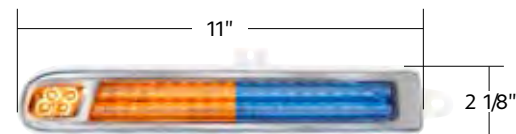

**DUAL COLOR LED**

**78 BRIGHT LEDs**

**IP67 WATER RESISTANCE**

**DOT & SAE\***