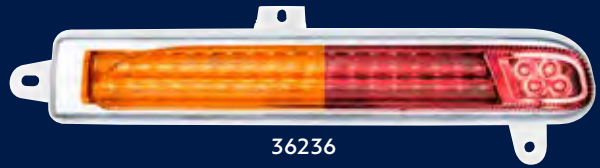

36235

36236