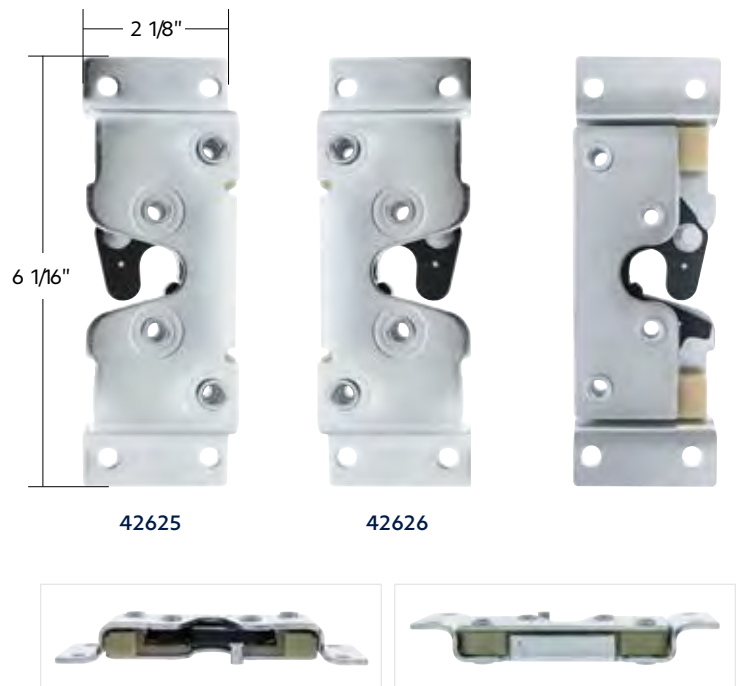

Door Latch Assembly

Kenworth T660, W900, T800, T2000

- Perfect for replacing damaged door latch
- Designed to install in place of original
- Sold individually, please specify driver or passenger side

42625	Door Latch Assembly Driver Side	1 Pc. / Box
42626	Door Latch Assembly Passenger Side	1 Pc. / Box