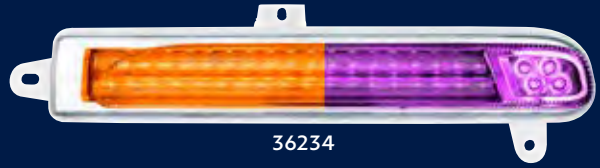

36233

36234