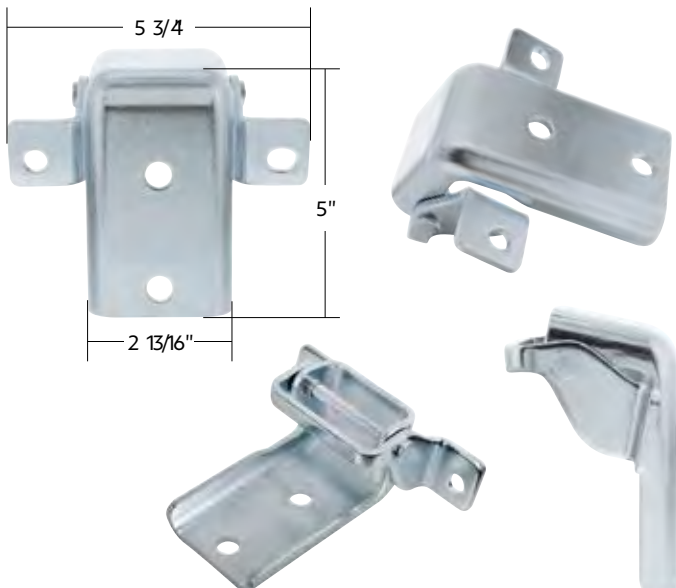

Door Hinge

2002-2016 International 4000, 7000, 8000, Lonestar, Prostar, CXT, RXT

- Heavy duty steel doors hinge with zinc plating for corrosion protection
- For many International trucks, including Durastar, Workstar, Terrastar, Transtar, MXT
- Sold each, fits all positions, driver side, passenger side, upper and lower
- Direct replacement for OE part numbers: 3549259C1, 3549259C2

42624	Door Hinge	1 Pc. / Box