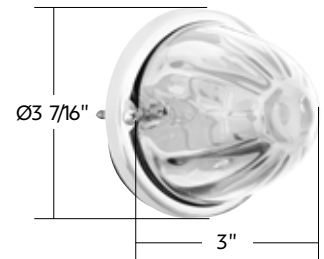

*Only the primary color is DOT/SAE, FMVSS compliant for road use. Secondary color should not be operated while on the road. It is for show/off road use only.

© 2026 United Pacific Industries. All rights reserved. Products not shown to scale. Specifications and warranty subject to change without notice. | FLYER: UN260401