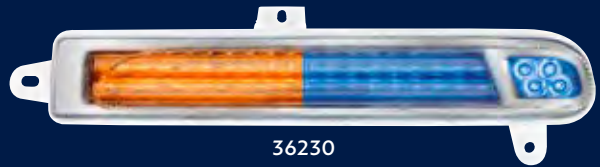

36229

36230