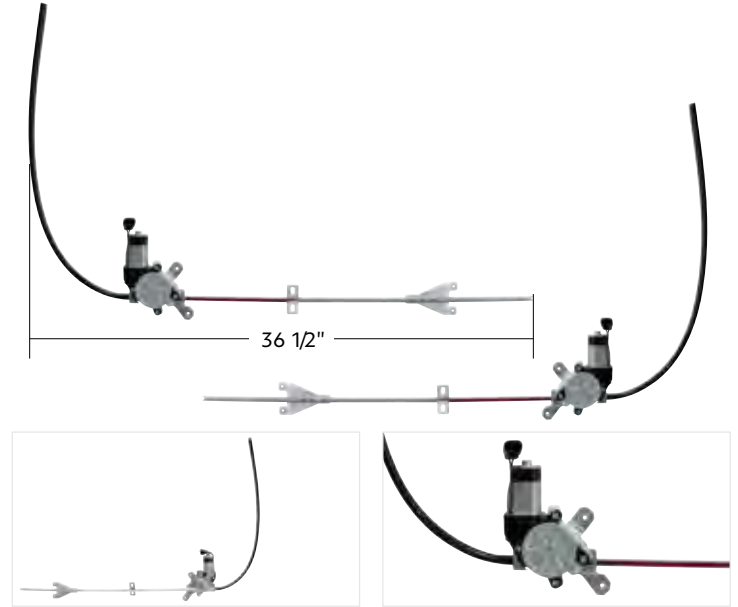

Window Regulator

Peterbilt 384, 386, 389, 579, 587

- Excellent quality cable drive manual window regulator, just like original
- Includes powerful electric motor for smooth operation
- Sold individually, please specify left-hand or right-hand side

42264	Window Regulator Driver Side	1 Pc. / Box
42265	Window Regulator Passenger Side	1 Pc. / Box