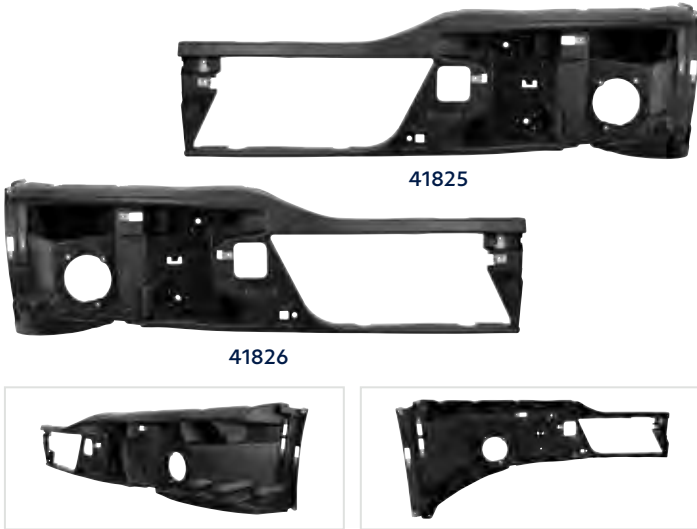

Bumper Reinforcement

2022-2026 Kenworth T680

- Inner bumper reinforcement for the 2022+ Next Gen T680
- High quality OEM spec reproduction for easy and straight forward installation
- Precision punched mounting holes and opening for original style fog light
- Sold individually, please specify driver or passenger side

41825 Bumper Reinforcement Driver Side 1 Pc. / Box

41826 Bumper Reinforcement Passenger Side 1 Pc. / Box