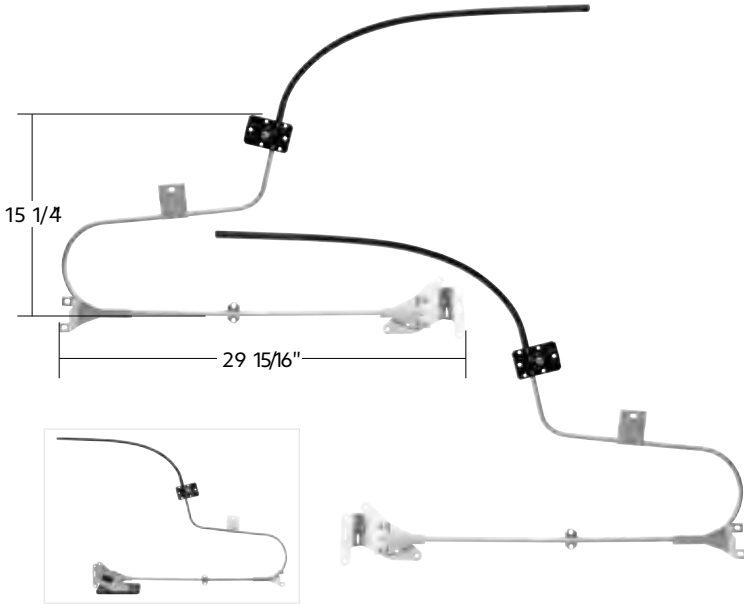

Window Regulator

Freightliner M2, Columbia, Century

- Excellent quality cable drive manual window regulator, just like original
- Fits Freightliner Century 120, Columbia 120, M2 106, M2 112
- Sold individually, please specify left-hand or right-hand side

42262	Window Regulator Driver Side	1 Pc. / Box
42263	Window Regulator Passenger Side	1 Pc. / Box