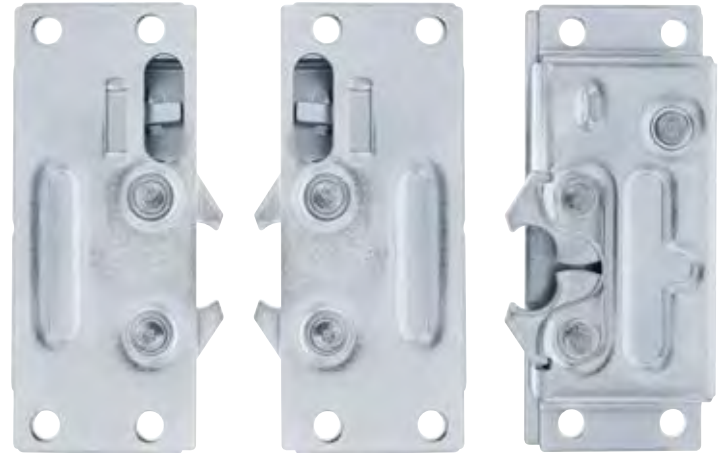

42631

42632

Hood Latch

2008-2017 Kenworth T660

- Quality injection molded plastic for durability
- Durable rubber to securely latch hood
- Direct replacement for OE #L561042
- Installation screw hardware not included
- Sold individually

43028 Hood Latch 1 Pc. / Box