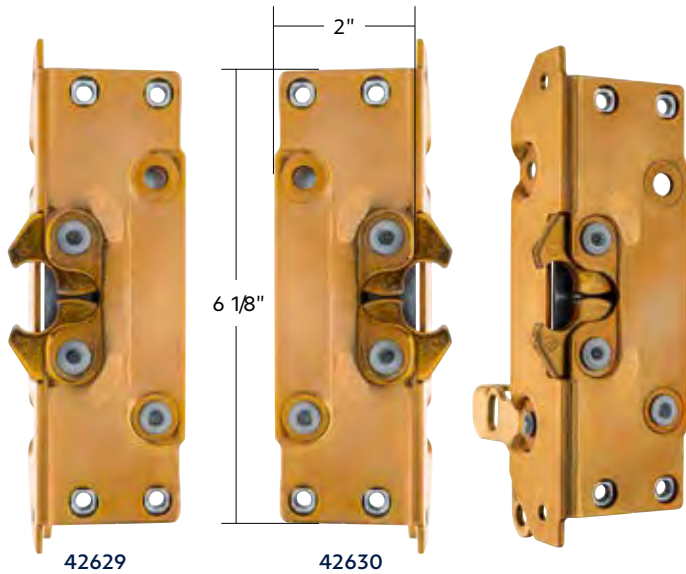

Door Latch Assembly

Peterbilt 359, 378, 379, 387

- Precision stampings with original design mechanism
- Also fits Peterbilt 372, 375, 376, 377
- Sold individually, please specify left-hand or right-hand side

42629 Door Latch Assembly Driver Side 1 Pc. / Box

42630 Door Latch Assembly Passenger Side 1 Pc. / Box

Door Latch Assembly

International/Navistar 5000, 9300-9700

- Precision stampings with original design mechanism
- Fits International & Navistar models 5000, 5500, 5600, 9100, 9200, 9300, 9600, 9700
- Sold individually, please specify left-hand or right-hand side

42631 Door Latch Assembly Driver Side 1 Pc. / Box

42632 Door Latch Assembly Passenger Side 1 Pc. / Box