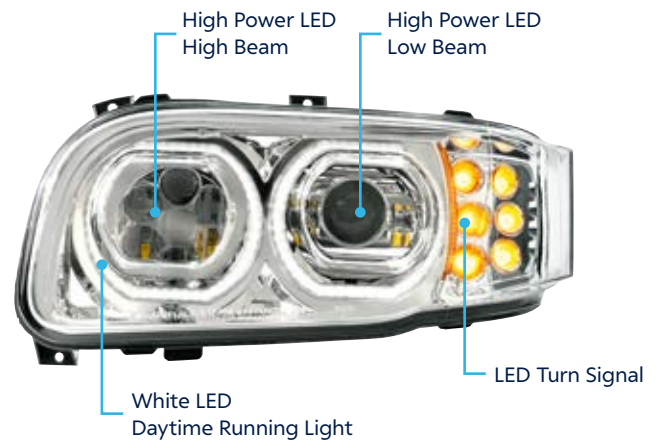

88403

Pearl White

1 Pc. / Cbox

High Power LED Headlight With 10 LED Turn & 100 LED Halo For 2008-2024 Peterbilt 389

High Power 10 LED Headlight With 10 LED Turn & 100 LED Halo

2008-2024 Peterbilt 389

- Bold and unique headlight design
- Headlight assembly for Peterbilt 388/389 trucks
- 100 LED white halo as Daytime Running Lights
- Easy connection, plugs into existing wiring harness
- Low beam: 1,800 Lumens, 13.2 W, 12V DC Input
- High beam: 3000 Lumens, 34.8 W, 12V DC Input
- 15 ohm load resistor included on the low beam circuit.
Load resistor should be placed under the hood with air circulation
- Also fits Peterbilt 2005-2015 388, 2014-2022 567
- Note: please do not discard unused factory headlight wiring harness
- DOT/SAE, FMVSS 108
- Sold individually, please specify driver or passenger side, black or chrome inner housing

32886	Chrome - Driver	1 Pc / Cbox
32887	Chrome - Passenger	1 Pc / Cbox
32888	Blackout - Driver	1 Pc / Cbox
32889	Blackout - Passenger	1 Pc / Cbox

100% LED	HIGH BEAM 3000 LUMENS	LOW BEAM 1800 LUMENS
LED TURN SIGNAL	LED DAYTIME RUNNING LIGHT	EASY PLUG-IN
DOT & SAE		