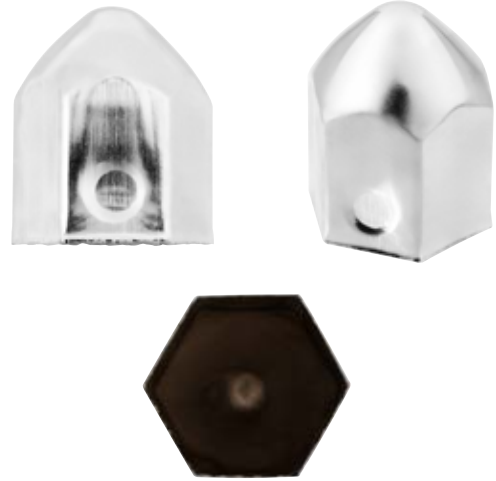

20118 Dome Front Hubcap 1 Pack / Bulk

1-1/2" X 2" Chrome Steel Standard Nut Cover With Flange

- Beautiful chrome plated finish with triple chrome plating process
- Made of quality stamped steel
- Standard shape
- Available with flange
- Sold individually

10002C 1-1/2 X 2" Nut Cover W/ Flange 1 Pack / Bulk

NEW & IMPROVED!

CHROME FINISH

33mm X 2-1/8" Chrome Steel Bullet Nut Cover With Flange

- Beautiful chrome plated finish with triple chrome plating process
- Made of quality stamped steel
- Available individually or convenience pack of 10 nut covers

10005 33mm X 2-1/8" Nut Cover W/ Flange 1 Pack / Bulk

NEW & IMPROVED!

CHROME FINISH

1-1/2" X 2-1/4" Chrome Steel Pointed Nut Cover

- Beautiful chrome plated finish with triple chrome plating process
- Made of quality stamped steel
- Available individually or convenience pack of 10 nut covers

10003 Stainless Pointed Nut Covers 1 Pack / Bulk

NEW & IMPROVED!

CHROME FINISH

PRICE DROP ↓

Chrome Mirror Cover

2000-2011 Peterbilt 387, 2012-2018 Peterbilt 587, 2010-2016 Kenworth T700

- High quality injection molded plastic
- Beautiful chrome plated finish with triple chrome plating process
- Direct OEM replacement with OE style screw mounting posts
- OE #R59-1019-12 (Driver/Left), & #R59-1010-12 (Passenger/Right)
- Also fits Kenworth T2000 (1996-2010)
- Sold individually, please specify driver or passenger side