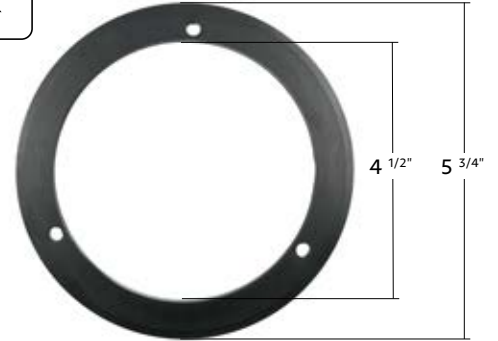

Rubber Gasket For Sleeper Bunk Adapter

- 1/16" thick rubber EPDM gasket
- For sleeper bunk adapter UP item #20548)
- 5-3/4" outer diameter, 4-1/2" inner diameter
- 10 pieces per sealed bag

20545P10 Rubber Gaskets 10 Pack / Bag

10 PACK