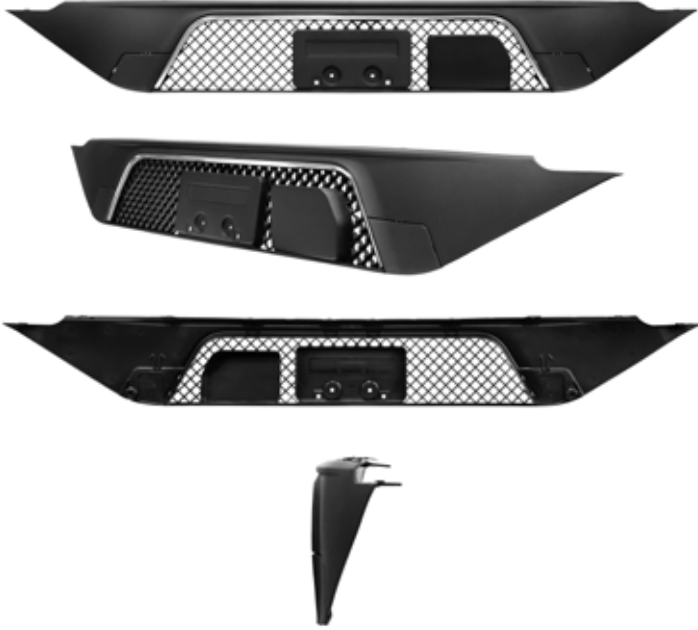

Center Bumper Cover Fascia With Chrome Trim

2022-2026 Kenworth T680

- Quality injection molded ABS plastic with chrome trim
- Includes black tow hook access covers
- Direct replacement for OE #N71-1303-200

41842 Center Bumper Cover Fascia 1 Pack / Box