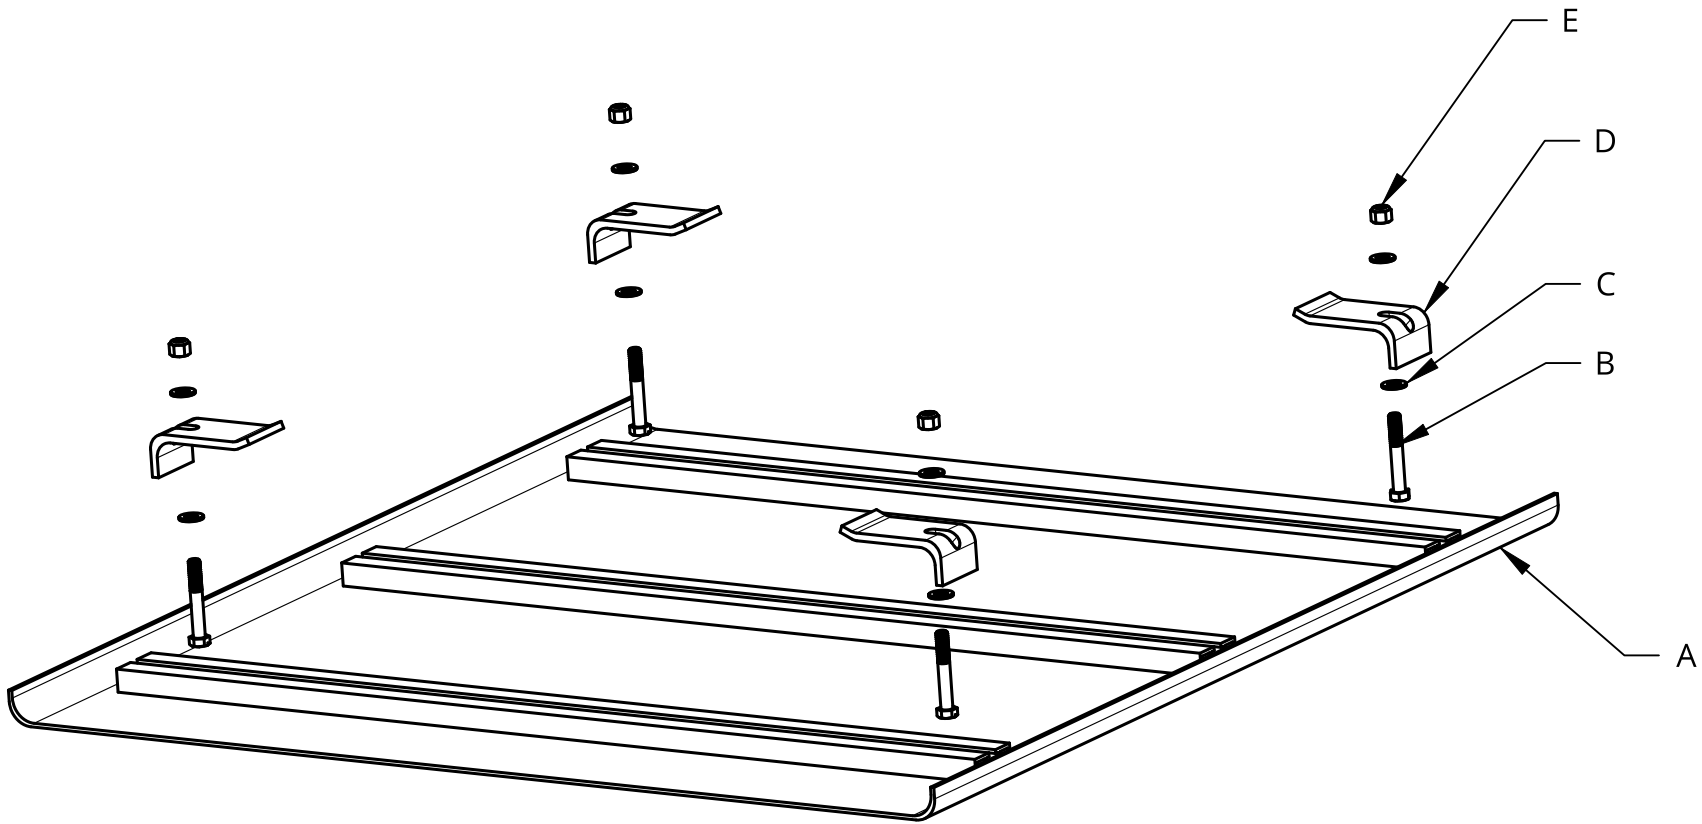

No.	DESCRIPTION	QTY in Kit
A	Aluminum Diamond Deck Plate	1
B	3/8"-16 x 2-3/4" Thread Hex Head Screw	4
C	3/8" Flat Washer	8
D	L-Shaped Bracket	4
E	3/8"-16 Nylon Locknut	4

Use the "L" brackets to clamp onto truck's frame to secure deck plate.

Item No. 20931
 Product Name: 36" X 34-1/2"
 Aluminum Diamond Deck Plate

Rev No. 03012023