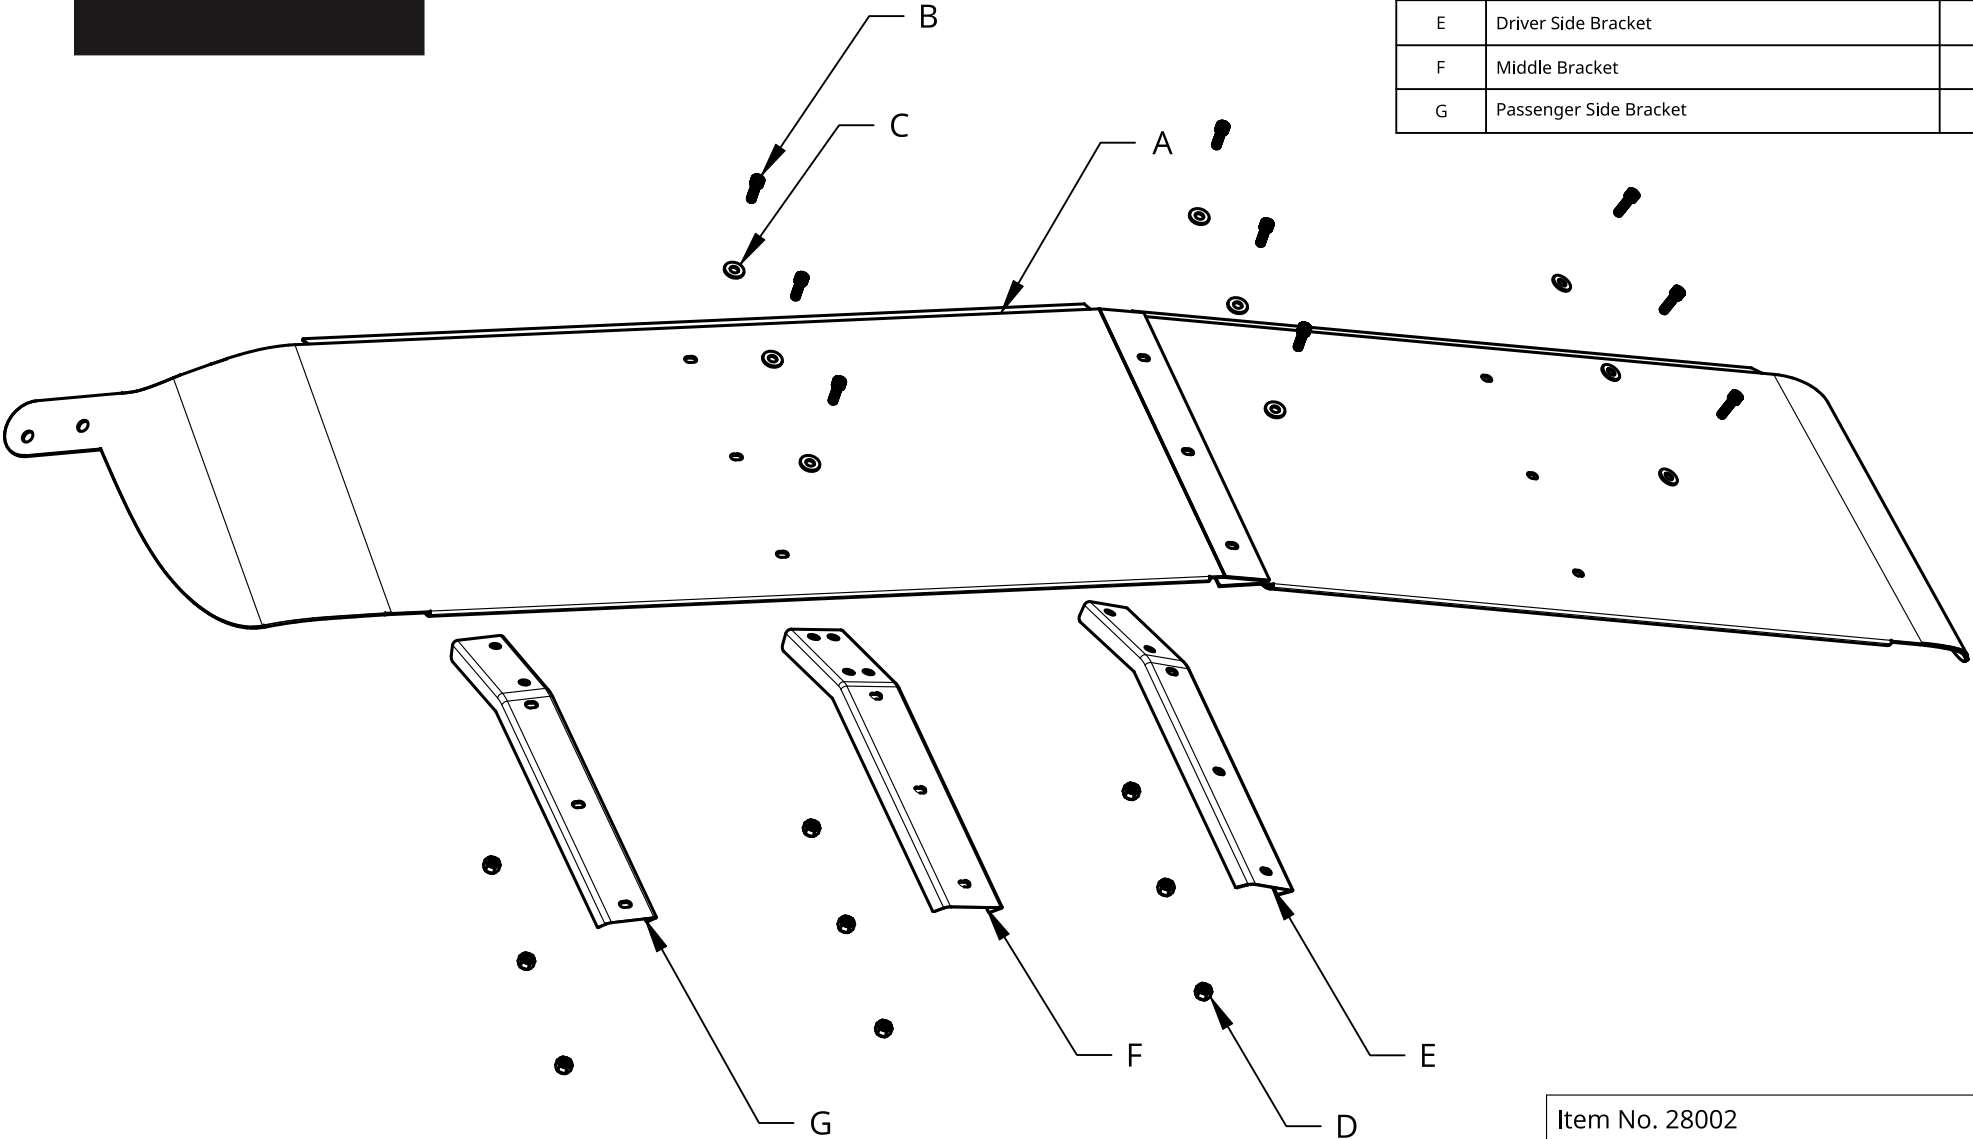

No.	DESCRIPTION	QTY in Kit
A	Visor Body	2
B	1/4"-20 x 3/4" Stainless Steel Socket Head Screw	16
C	Stainless Steel Washer	16
D	Stainless Steel Nylon-Insert Locknut	16
E	Driver Side Bracket	1
F	Middle Bracket	1
G	Passenger Side Bracket	1

Item No. 28002  
 Product Name: 12" Stainless Curved  
 Windshield Drop Visor For Kenworth

Rev No. 05302023