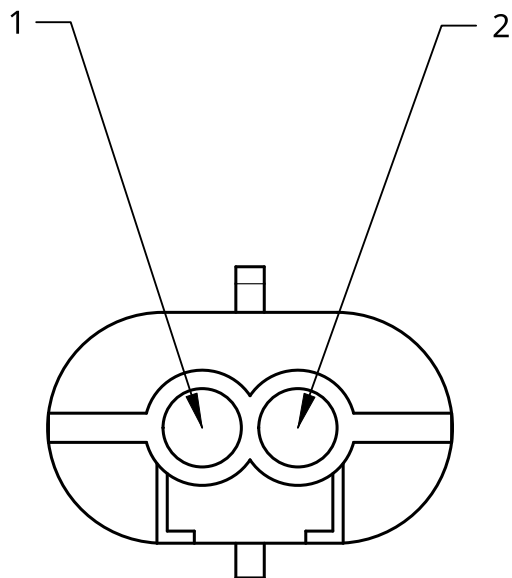

2

1

Pin #	Color	Function
1	Blue	Ground (-)
2	Yellow/Green	Fog Light (+)

Other Functions	
Wire Color	Function
Brown	Position (+)

TITLE			
Peterbilt 579/Kenworth T660 Fog Light Wiring			
SIZE	DWG NO.	REV.	
A	01172022		
SCALE	WEIGHT	SHEET	
2:1		1 of 1	